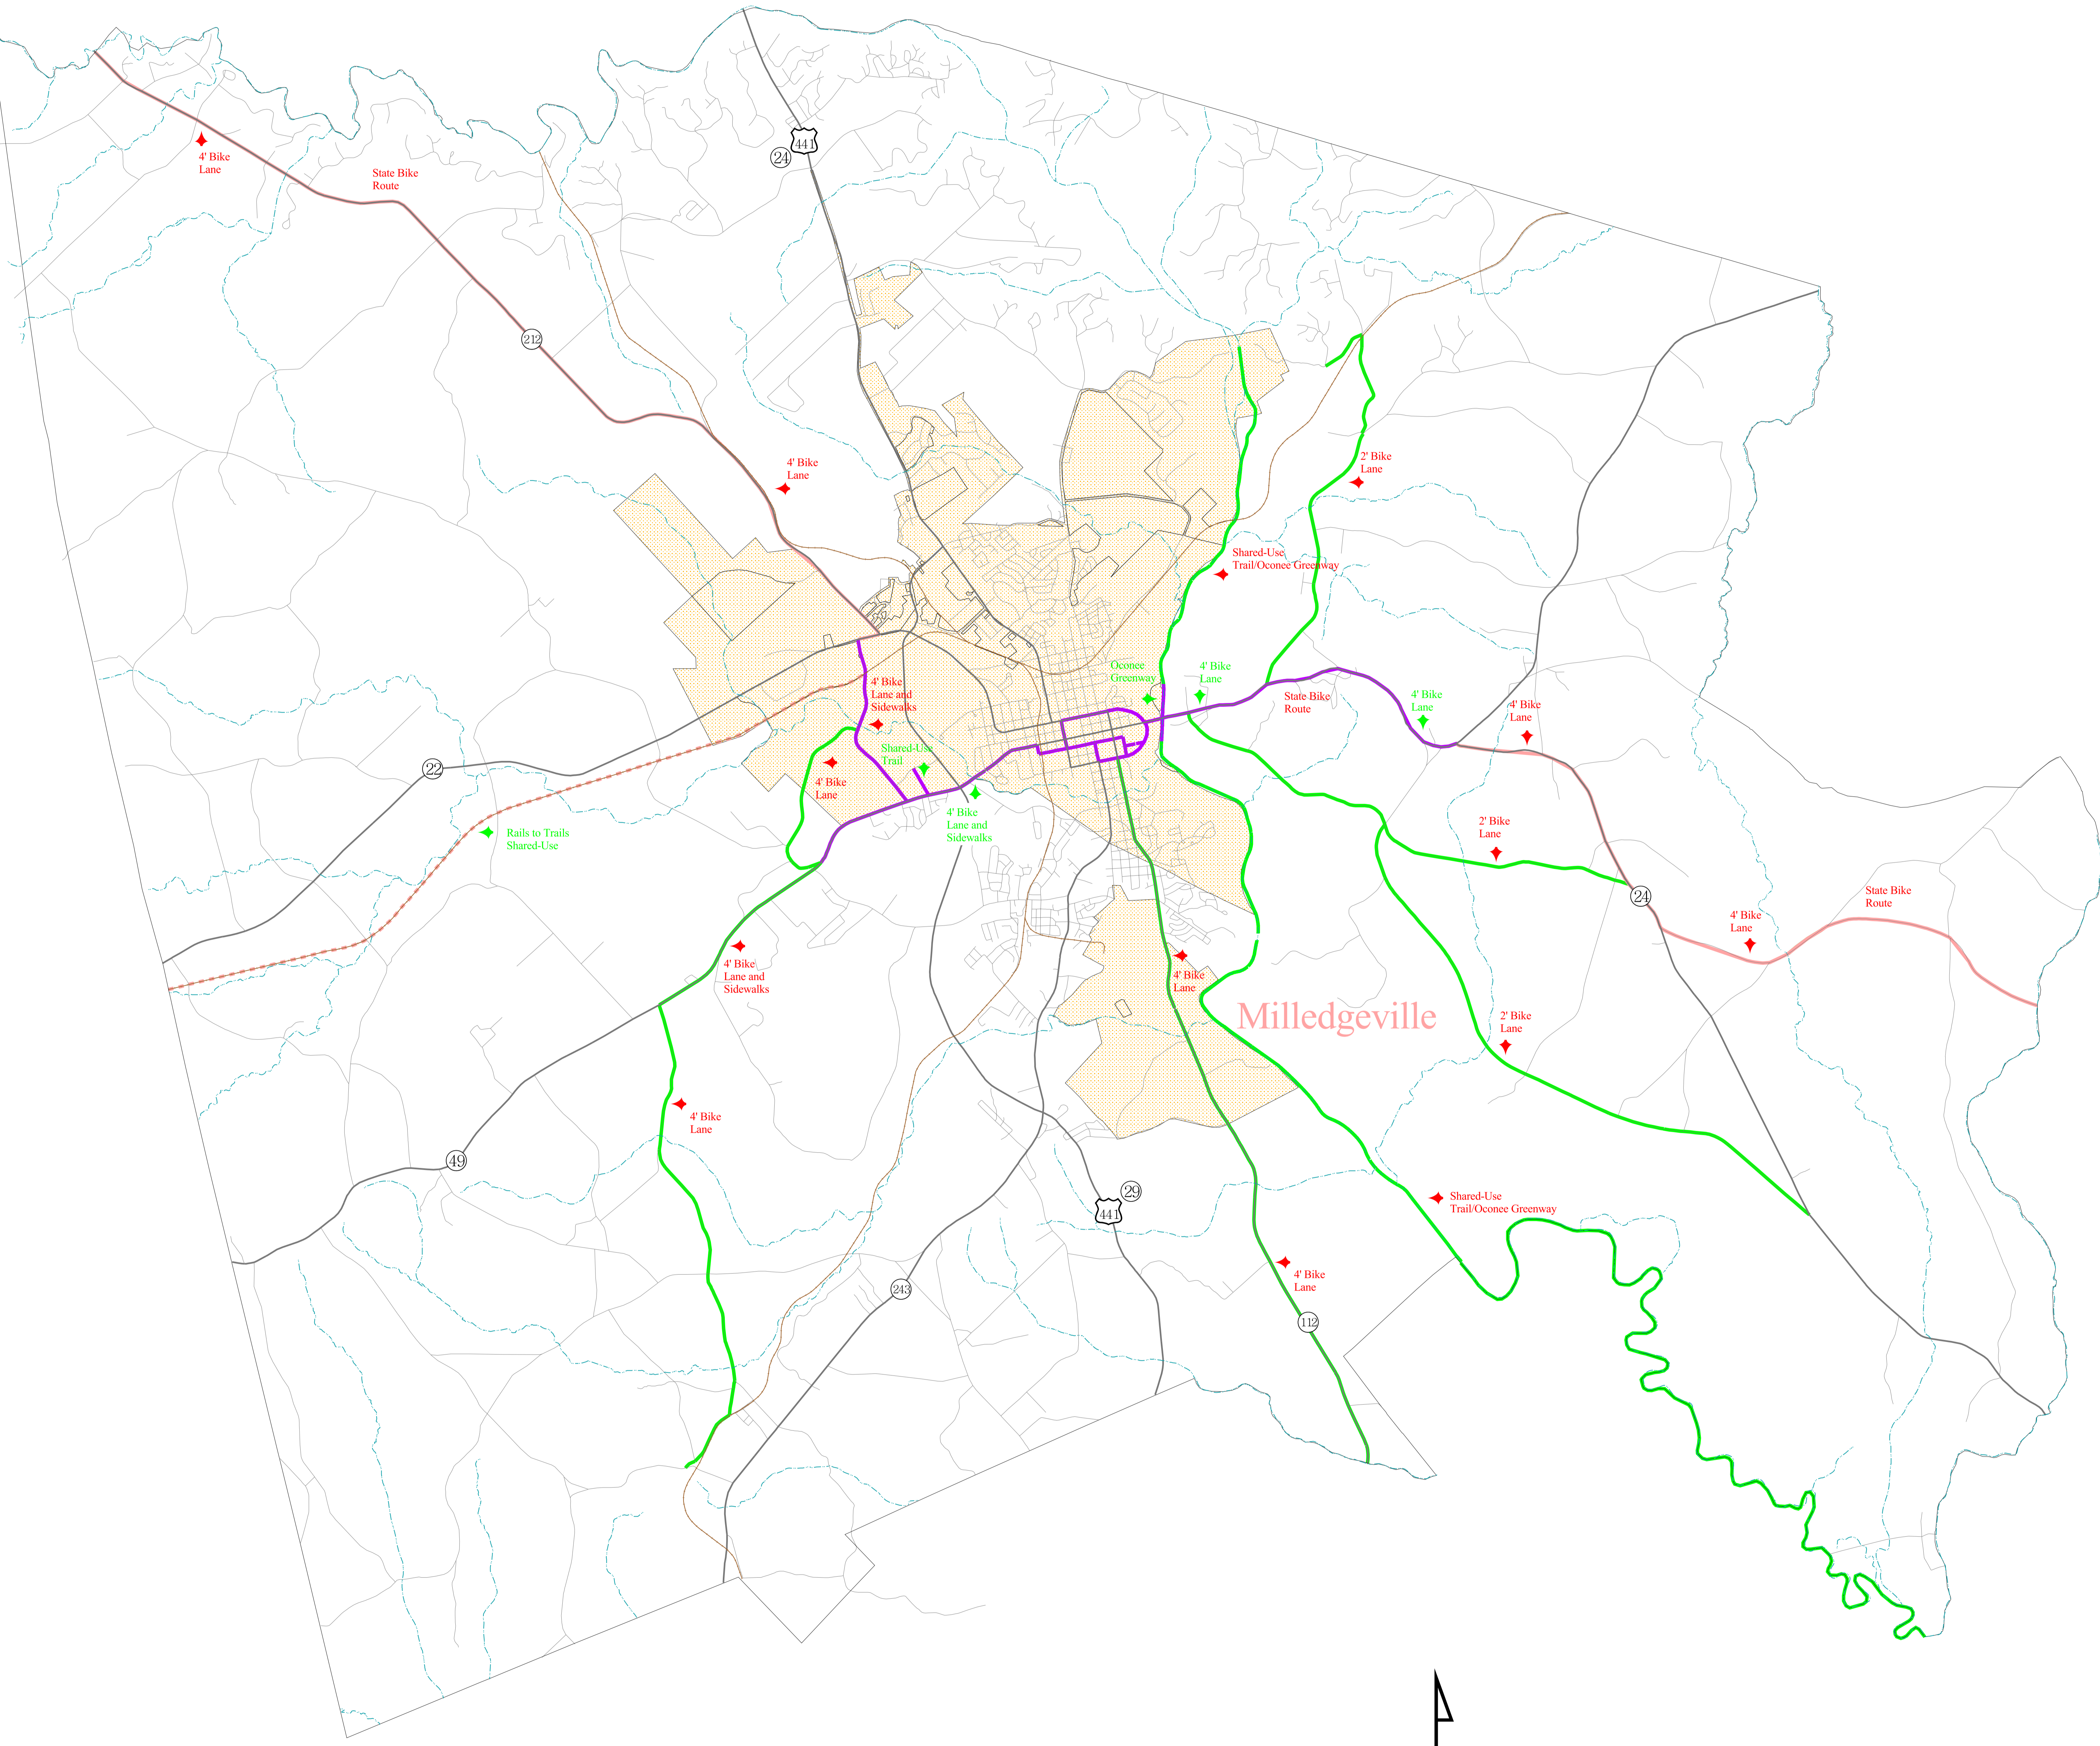

# Baldwin County Bicycle/Pedestrian Five Year & Long Range Plan

## Map 18

Baldwin County Georgia

0.9 0 0.9 1.8 Miles

3 0 3 6 Kilometers

Legend	
<span style="color: purple;">—</span>	5 Year Plan
<span style="color: red;">—</span>	5 Year Plan - Signage Only
<span style="color: red;">- - -</span>	5 Year Plan - Development Plan & Construction of 5 Miles
<span style="color: green;">—</span>	Long Term Plan
<span style="color: red;">♦</span>	Long Term Plan
<span style="color: green;">♦</span>	5 Year Plan