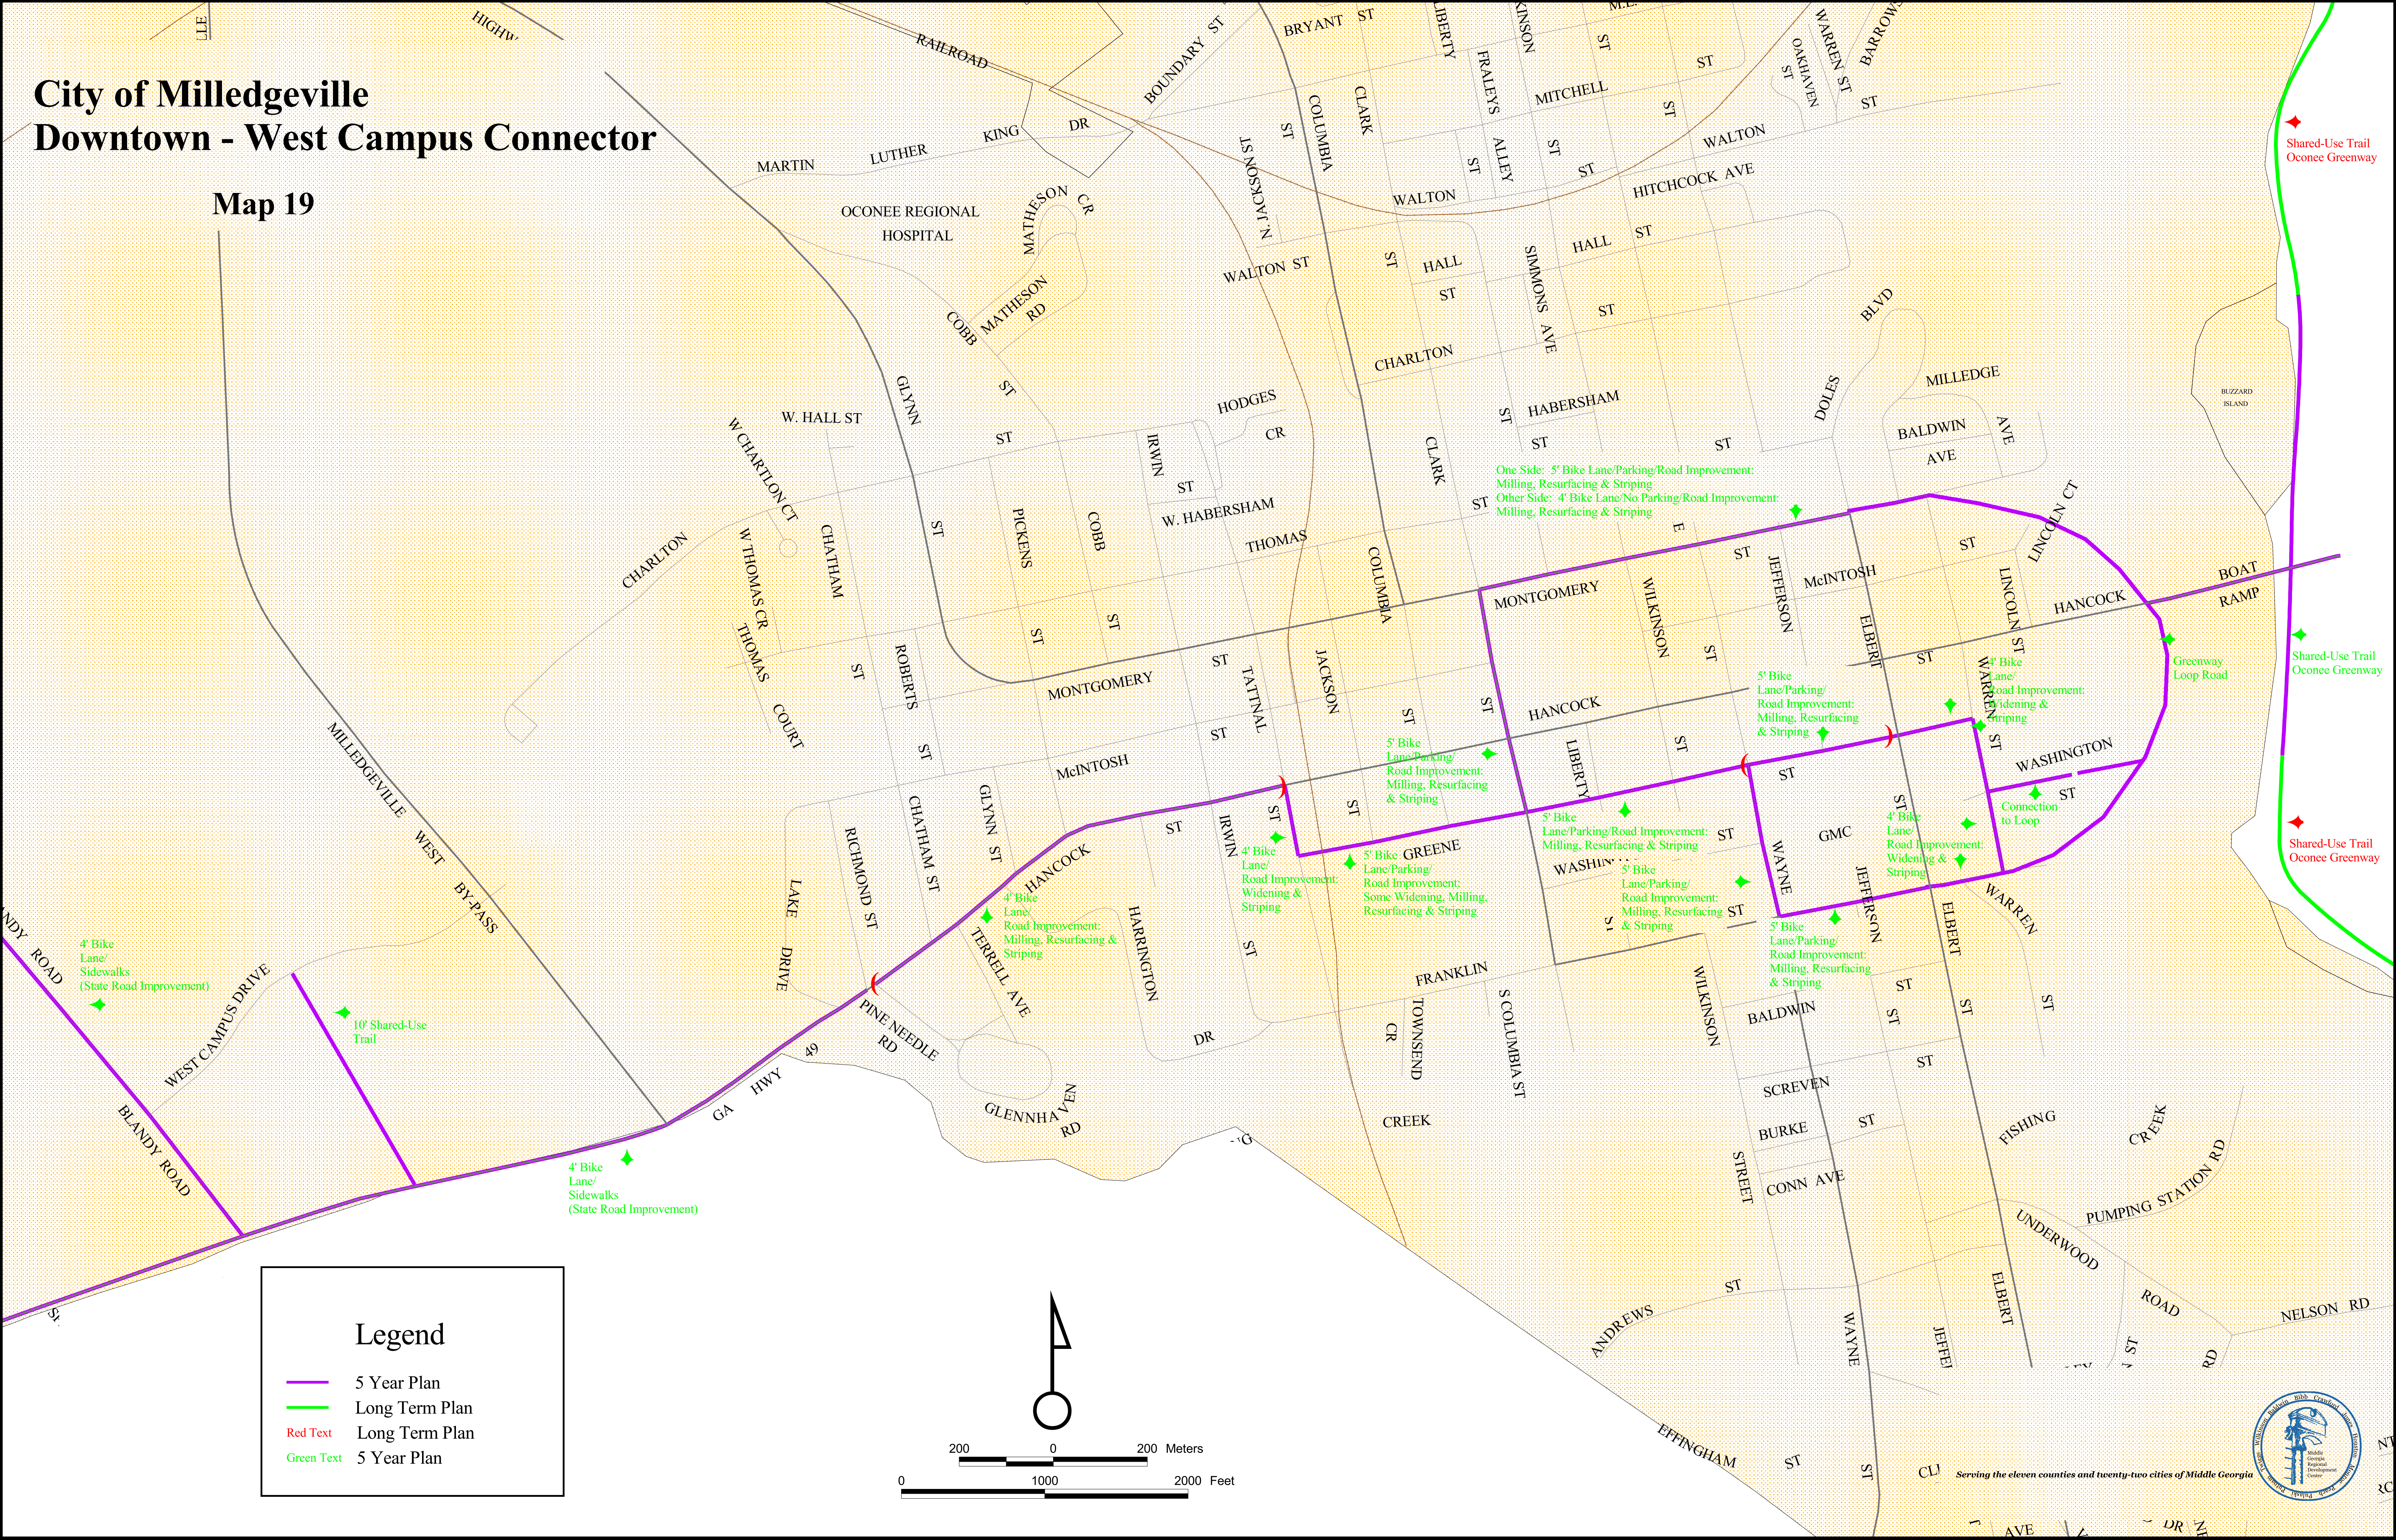

City of Milledgeville Downtown - West Campus Connector

Map 19

Legend

- 5 Year Plan
- Long Term Plan
- ◆ Long Term Plan
- ◆ 5 Year Plan